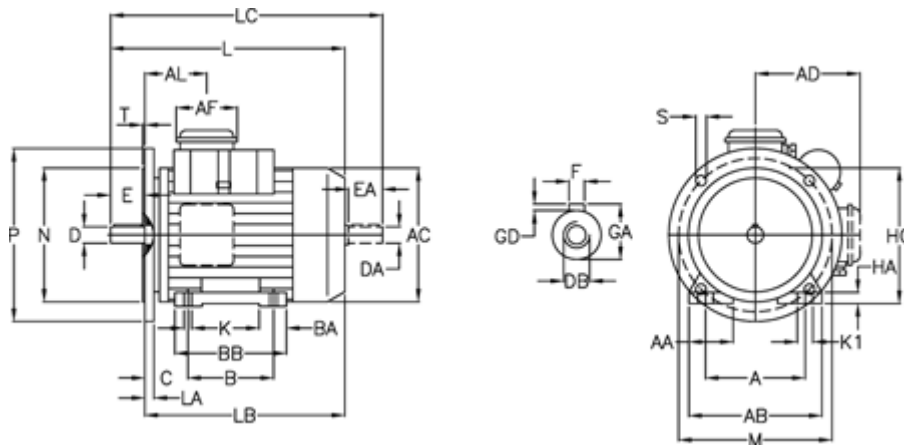

Article number: 25055467102

Description: ICME Single-phase motor M80 A4 0,55KW

4 - 1400 rpm 1x230 Volt 50Hz B3/B5 with running capacitor

Measures

A = 125	BA = 31	EA = 40	K = 9	P = 200
A/F = 84	BB H7 = 130	F = 6	K1 = 18	S = 11.5
AA = 32	C = 50	GA = 21.5	L = 275	T = 3.5
AB = 155	CA = 85	GD = 6	LA = 12	
AC = 156	D = 19	H = 80	LB = 235	
AD = 122	DA = 19	HA = 13	LC = 315	
AL = 85	DB = M6	HC = 162	M = 165	
B = 100	E = 40	HD = 202	N = 130	